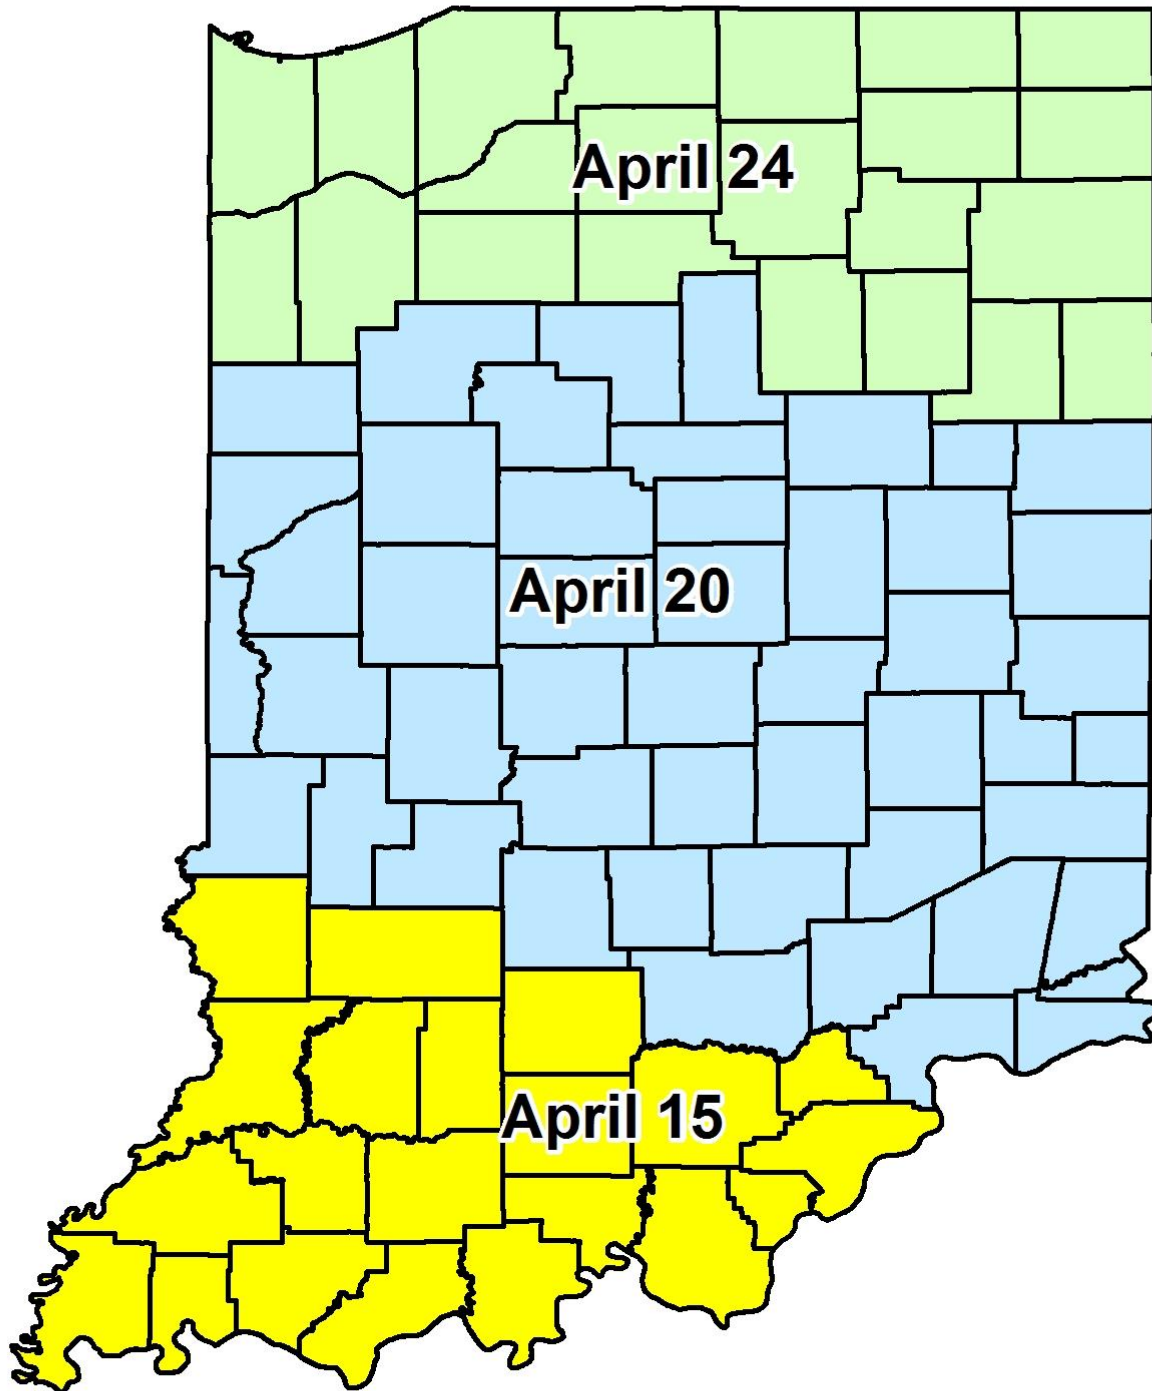

Indiana Initial Planting Dates for Soybeans

Risk Management Agency
United States Department of Agriculture
Springfield Regional Office
Telephone: (217) 241-6600