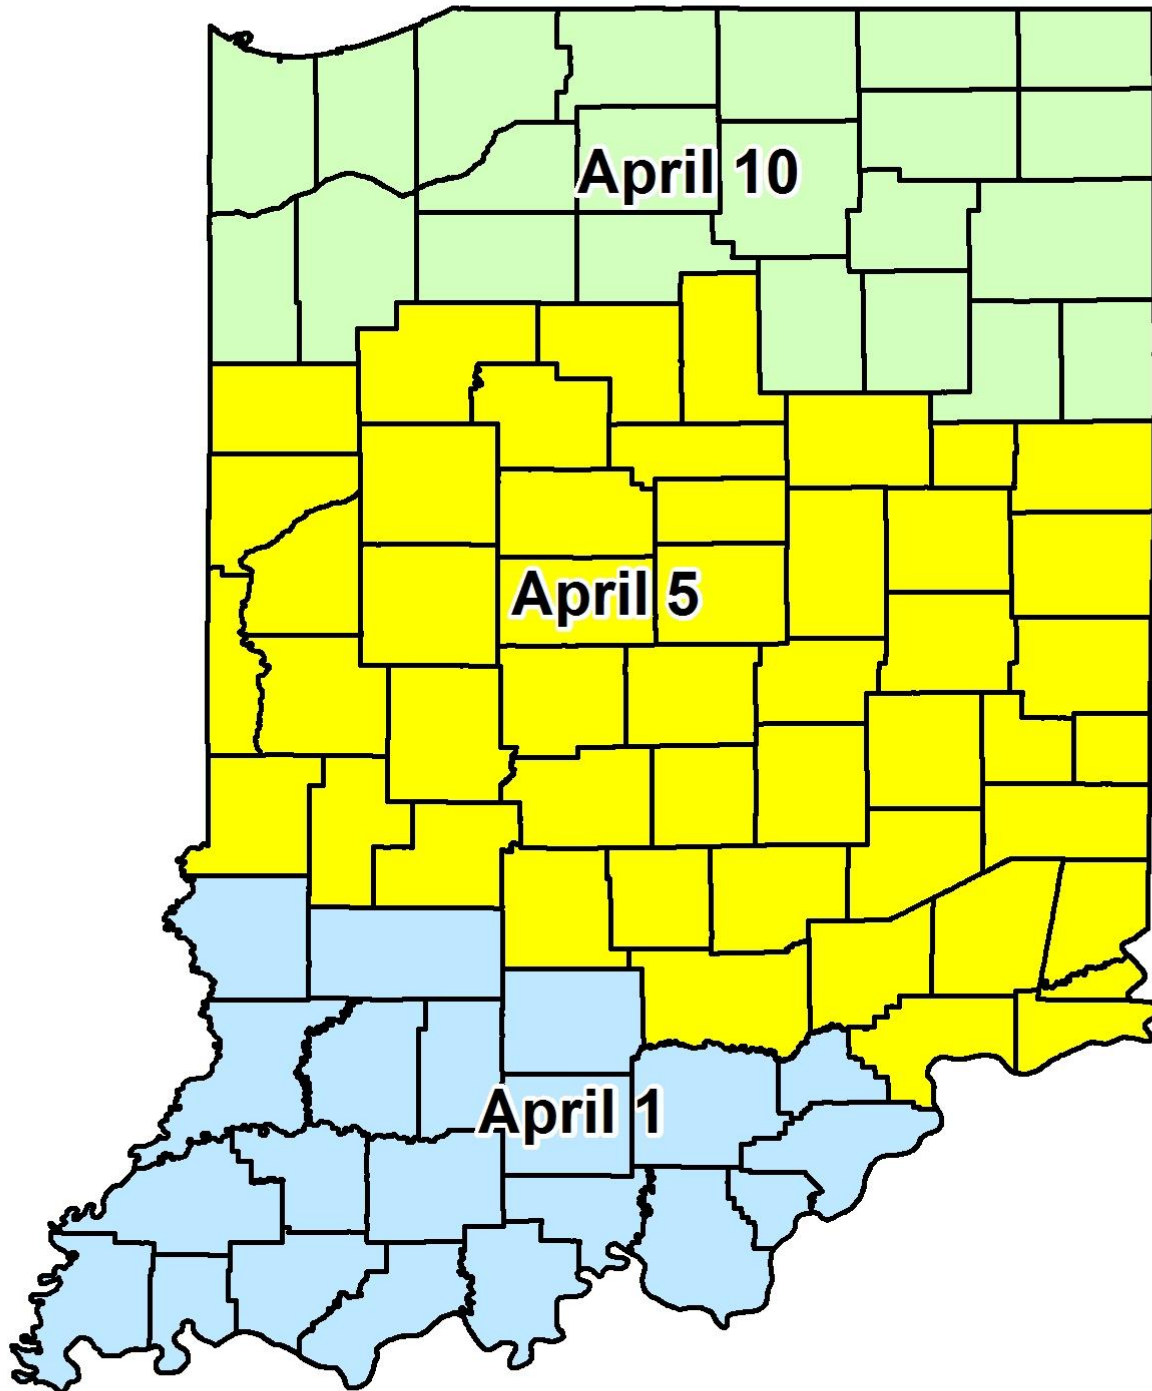

# Indiana Initial Planting Dates for Corn

Risk Management Agency  
United States Department of Agriculture  
Springfield Regional Office  
Telephone: (217) 241-6600